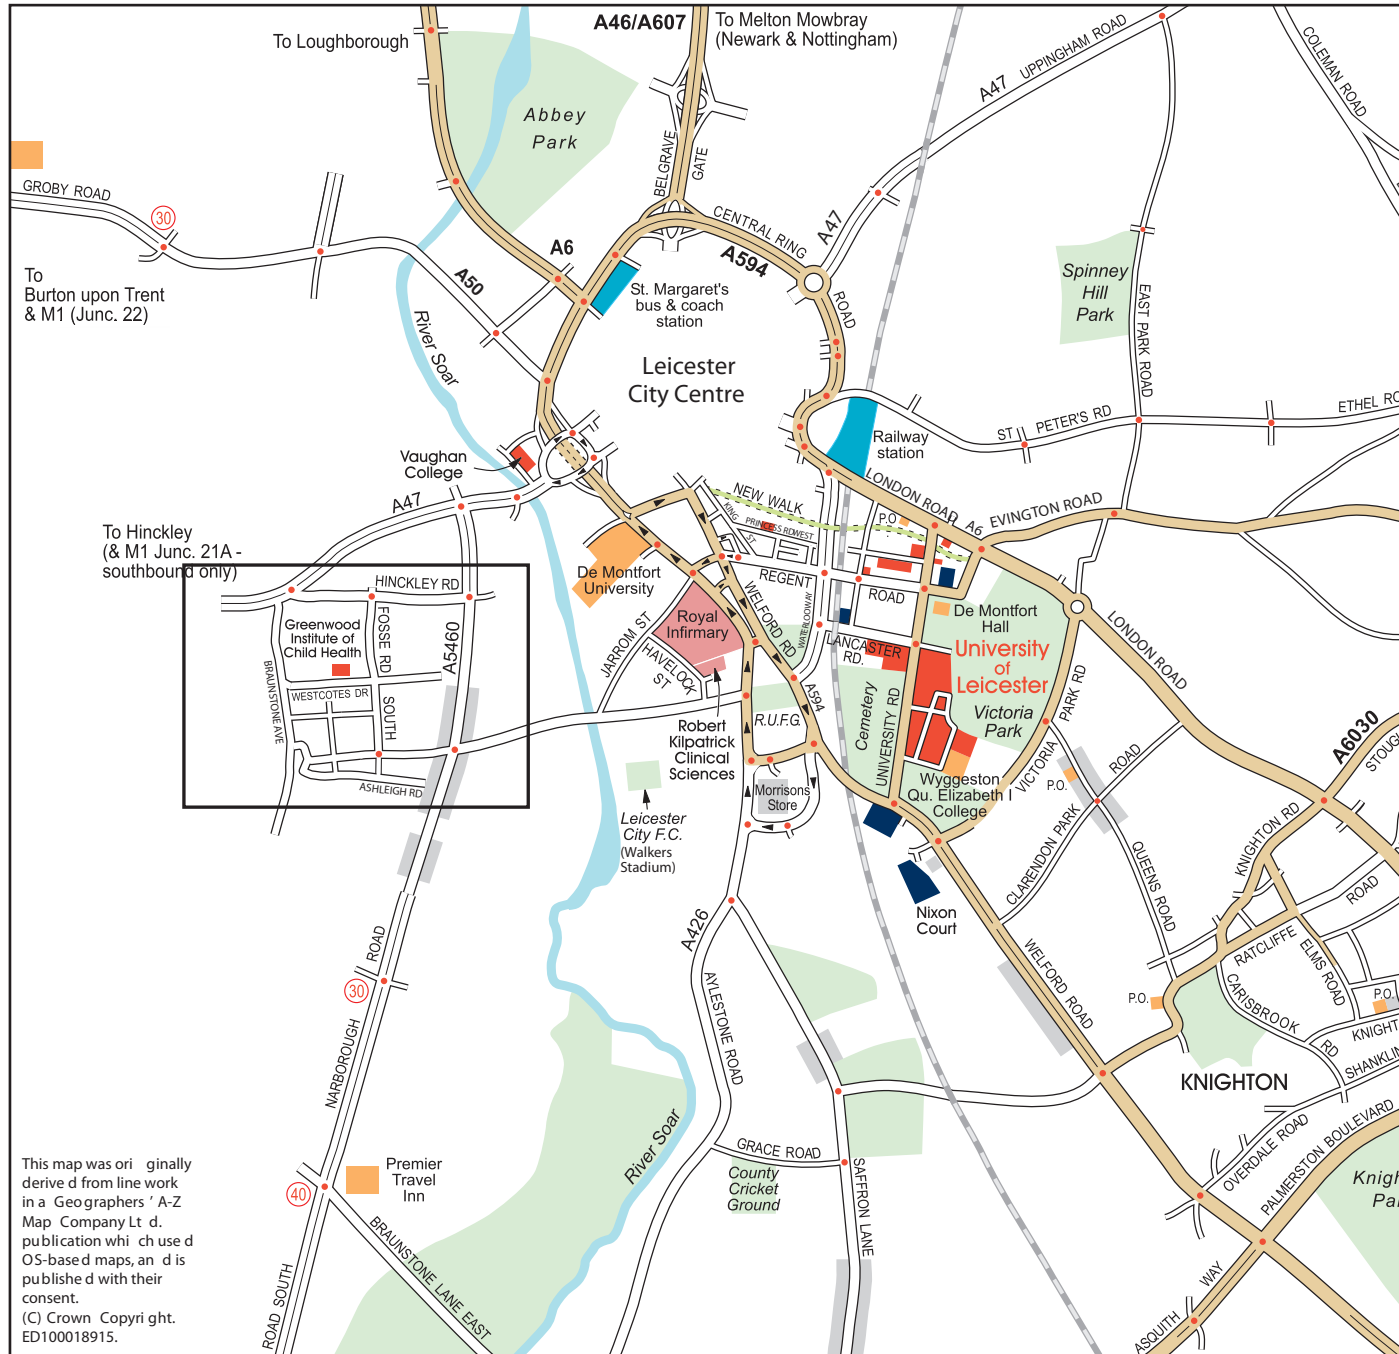

# How to get to the Greenwood Institute of Child Health

The Greenwood Institute of Child Health  
 West cotes House  
 West cotes Drive  
 Leicester  
 LE3 0QU  
 Tel: +44 (0) 116 225 2885  
 Fax: +44 (0) 116 225 2881

## Key

- University of Leicester's buildings
- University Hospitals of Leicester
- Main routes to University of Leicester and residences
- Pedestrian zone
- One-way system
- Traffic lights (not pedestrian)

This map was originally derived from line work in a Geographers' A-Z Map Company Ltd. publication which uses OS-based maps, and is published with their consent.  
 (C) Crown Copyright. ED100018915.