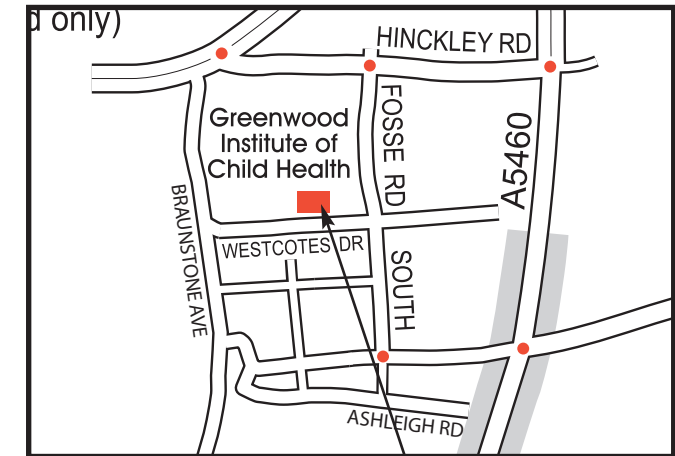

# How to get to the Greenwood Institute of Child Health

The Greenwood Institute of Child Health  
 West cotes House  
 West cotes Drive  
 Leicester  
 LE3 0QU  
 Tel: +44 (0) 116 225 2885  
 Fax: +44 (0) 116 225 2881

## Key

- University of Leicester's buildings
- University Hospitals of Leicester
- Main routes to University of Leicester and residences
- Pedestrian zone
- One-way system
- Traffic lights (not pedestrian)

This map was originally derived from line work in a Geographers' A-Z Map Company Ltd. publication which uses OS-based maps, and is published with their consent.  
 (C) Crown Copyright. ED100018915.