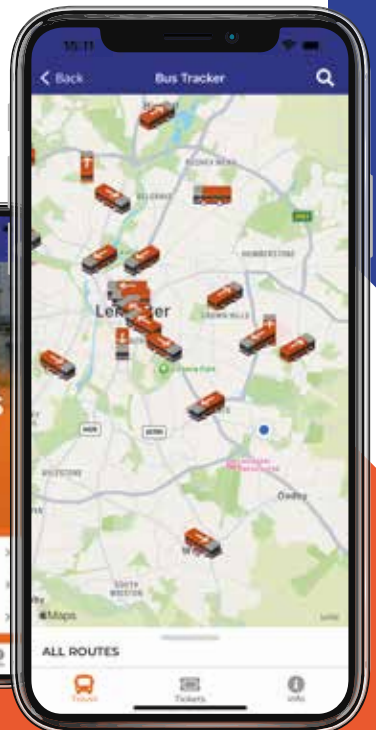

University shuttle bus

Day	From The Village John Foster Hall	To Stoughton Road	Day	From Stoughton Road	To Brookfield School of Business	Day	From Brookfield School of Business	To University of Leicester	
Monday, Tuesday, Thursday and Friday	0700	1845	Wednesday	0700	then every 7-8 minutes until 1530	Saturday	0815	45	
	0730	1900		0730	then every 5 minutes until 1700		0845	00	
	0745	1930		0745	then every 10 minutes until 1715		0915	until	
	0800	2000		0800	then every 12 minutes at these minutes past the hour		then every 15 minutes at these minutes past the hour	1730	1800
	then every 5 minutes until 1100	2030		1100	12		30	1730	1800
	then every 10 minutes until 1500	2100		then every 10 minutes until 1200	24		45	1800	1830
	then every 7-8 minutes until 1545	2130		then every 12 minutes at these minutes past the hour	36		00	1830	1830
	then every 5 minutes until 1715	2160		12	48		15	1830	1830
	1730	2190		24	00		30	1830	1830
	1745	2200		36	until		45	1830	1830
	1800	2230		48	1500		00	1830	1830
	1815			00			15	1830	1830
1830		until		30	1830	1830			

Find out more at: www.le.ac.uk/shuttle-bus

Centrebus

- @centrebuslive
- www.centrebus.info
- 0116 410 50 50
- help@centrebus.co.uk

Where's my bus?

Use the Centrebus live bus tracker, so you'll always know how far away the next bus is!

Real-Time information lets you know when the next bus is due and allows you to track your bus, while service updates make sure you are always informed about your journey.

The Centrebus app has many features such as the Centrebus Tracker, Route Finder and more. All the features of our Bus Tracker can be accessed through your desktop computer too at www.centrebus.info/bus-tracker.

Either type the required route number into the Route Finder or go to the bus tracker.

Check out our website, download our app, or scan the QR code at your bus stop!

Centrebus

@centrebuslive

www.centrebus.info