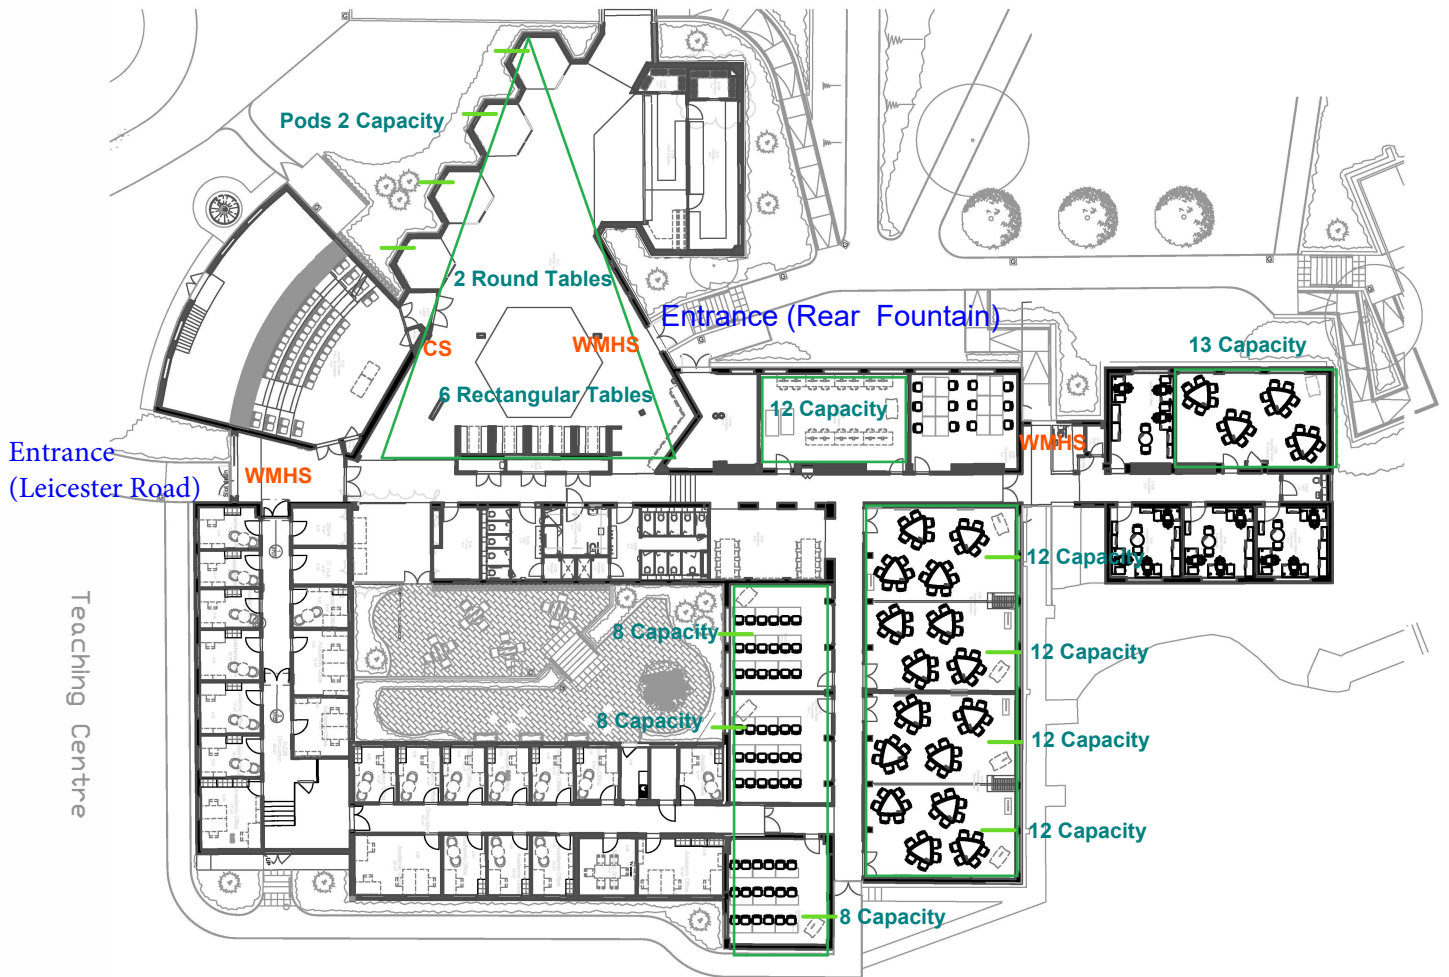

Entrance (Leicester Road & Rear Fountain)

DIAGRAM KEY

- WMHS - Wall mounted hand sanitiser
- CS - Cleaning Station
- X - Occupancy Capacity