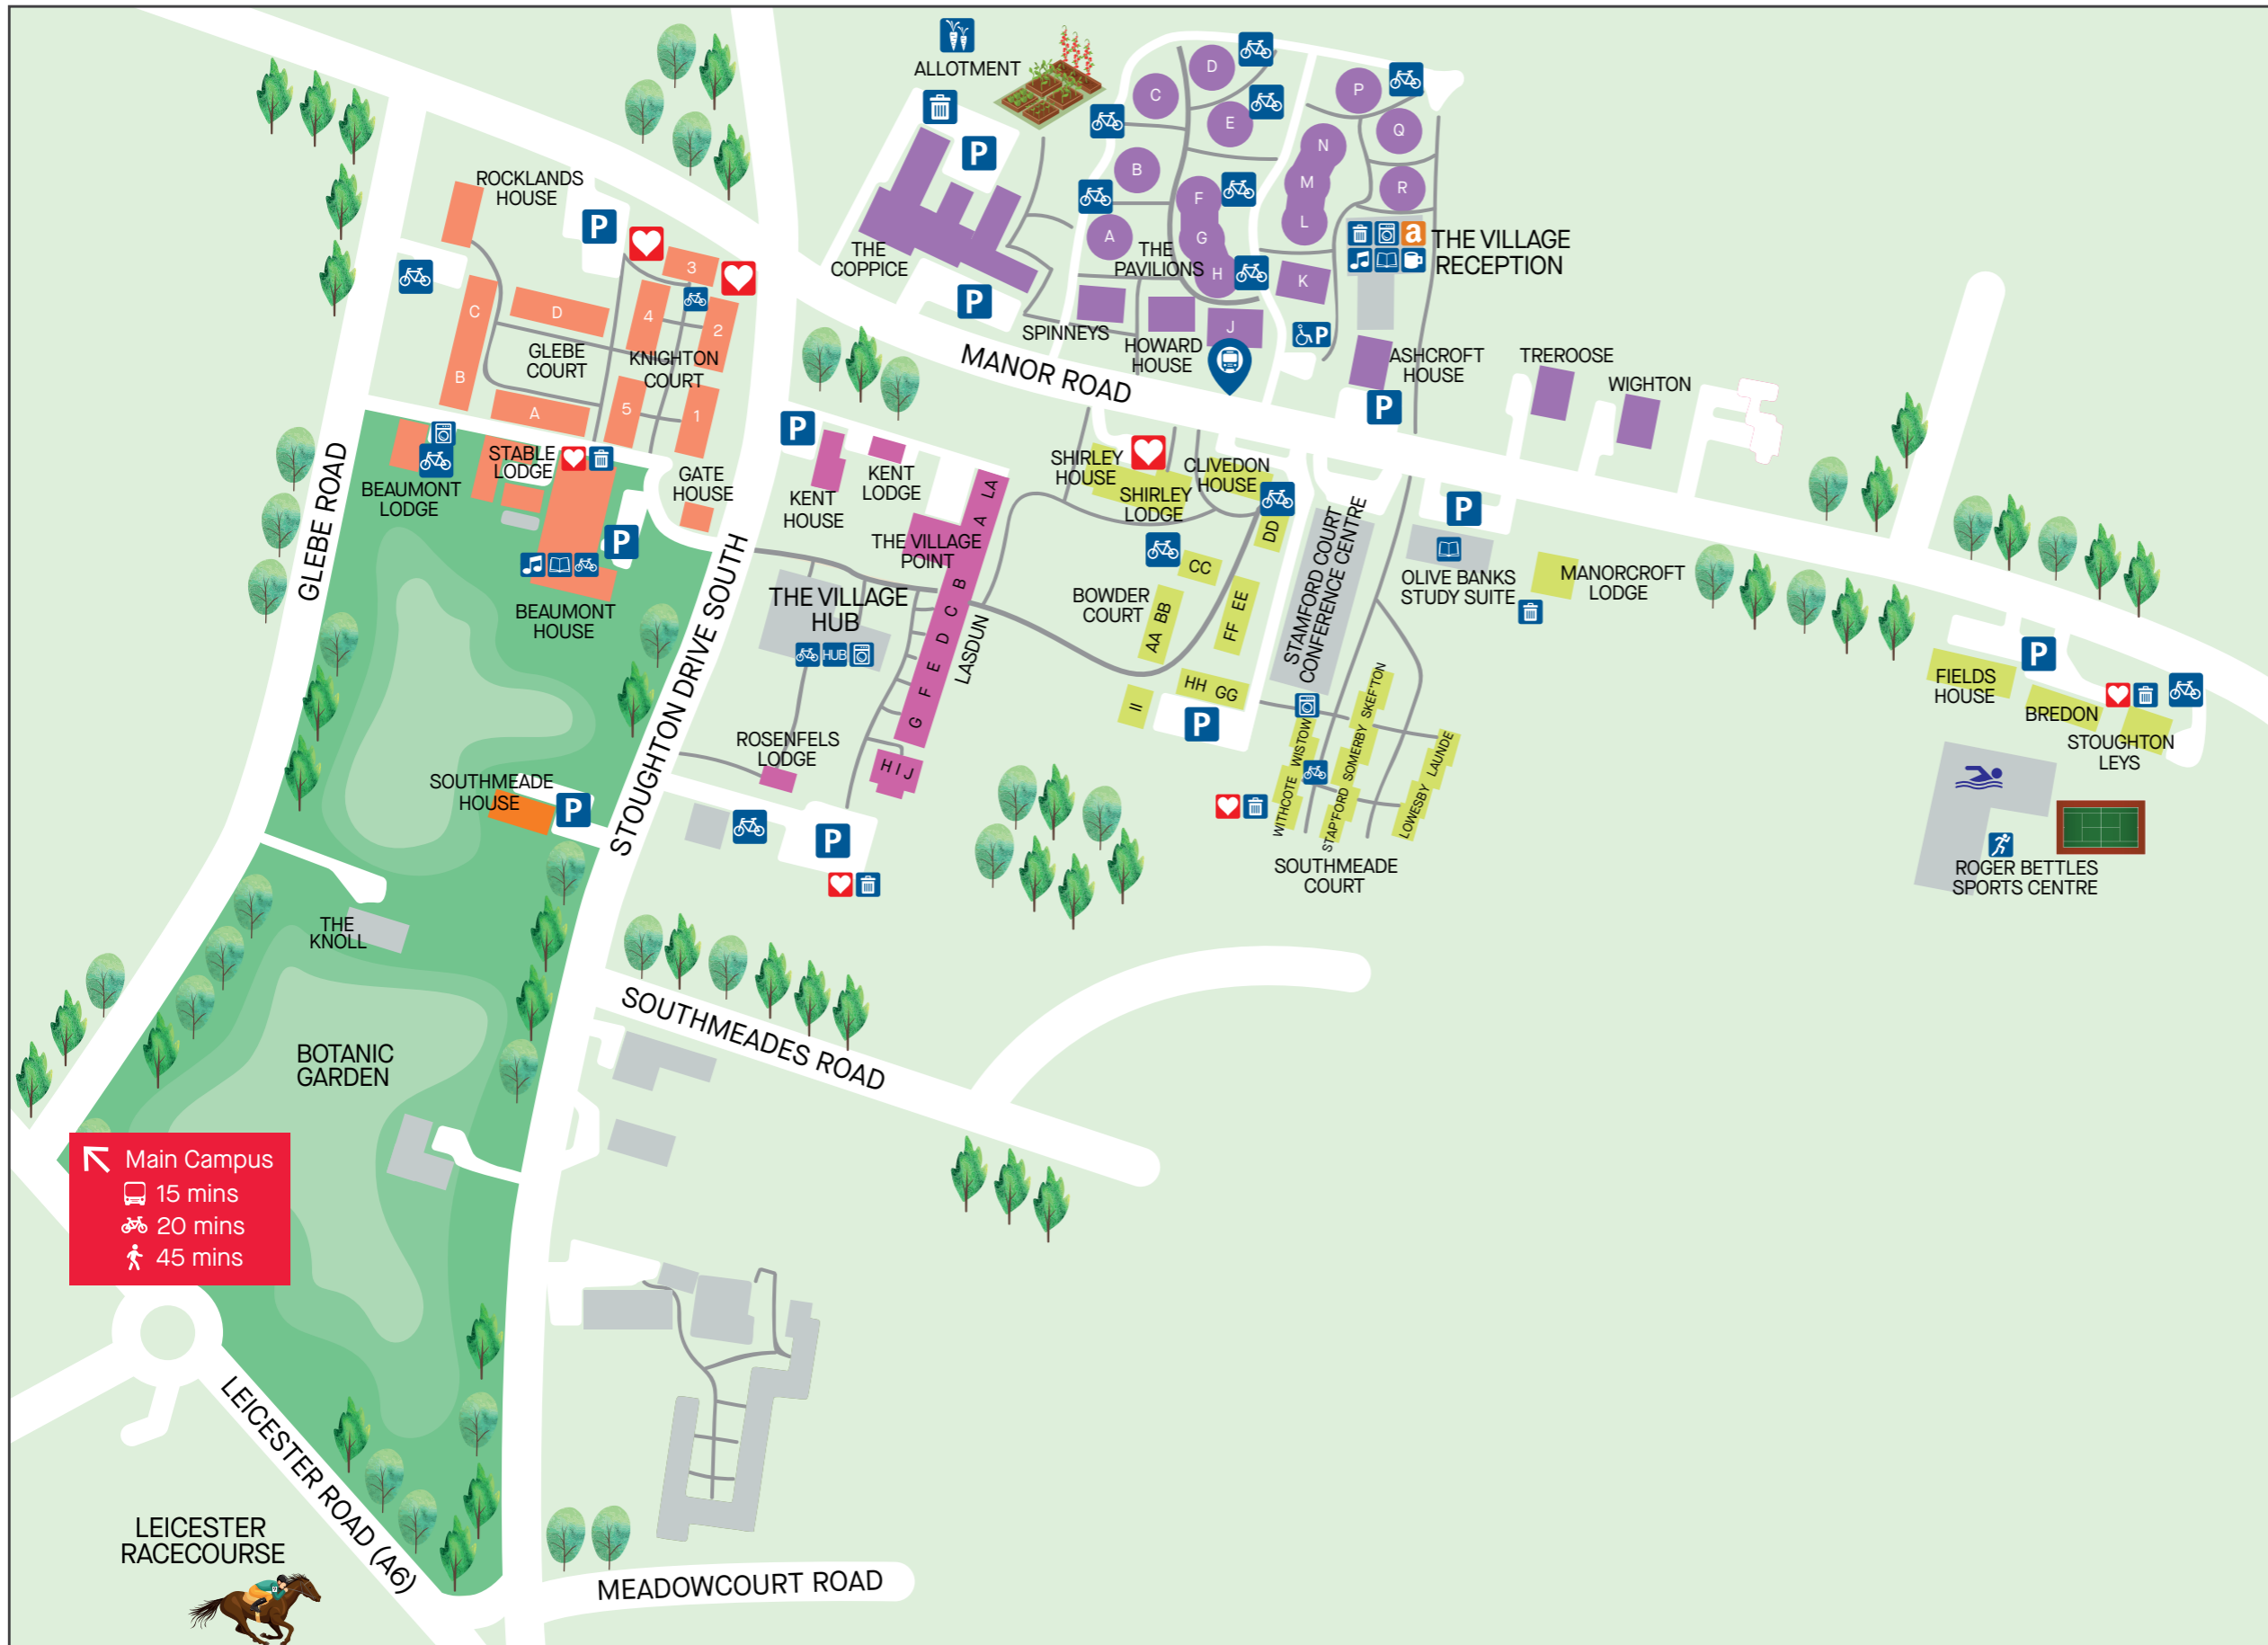

# THE VILLAGE ACCOMMODATION MAP

## MAP KEY

- Beaumont
- Gilbert Murray
- John Foster
- Stamford
- Disabled parking space
- P Parking space
- 🚲 Bike racks are available across the site
- 📺 Communal area
- 🗑️ Waste collection
- 🎵 Music room
- 📖 Study space
- 🧺 Launderette
- 🏃 Roger Bettles Sports Centre
- 🌱 Allotment
- ❤️ British Heart Foundation donation point
- a Amazon locker
- 🚌 University shuttle bus
- Pathway
- HUB The Village Hub
  - Study space
  - Music rooms
  - Cinema room
  - The Village Pub
  - Communal areas